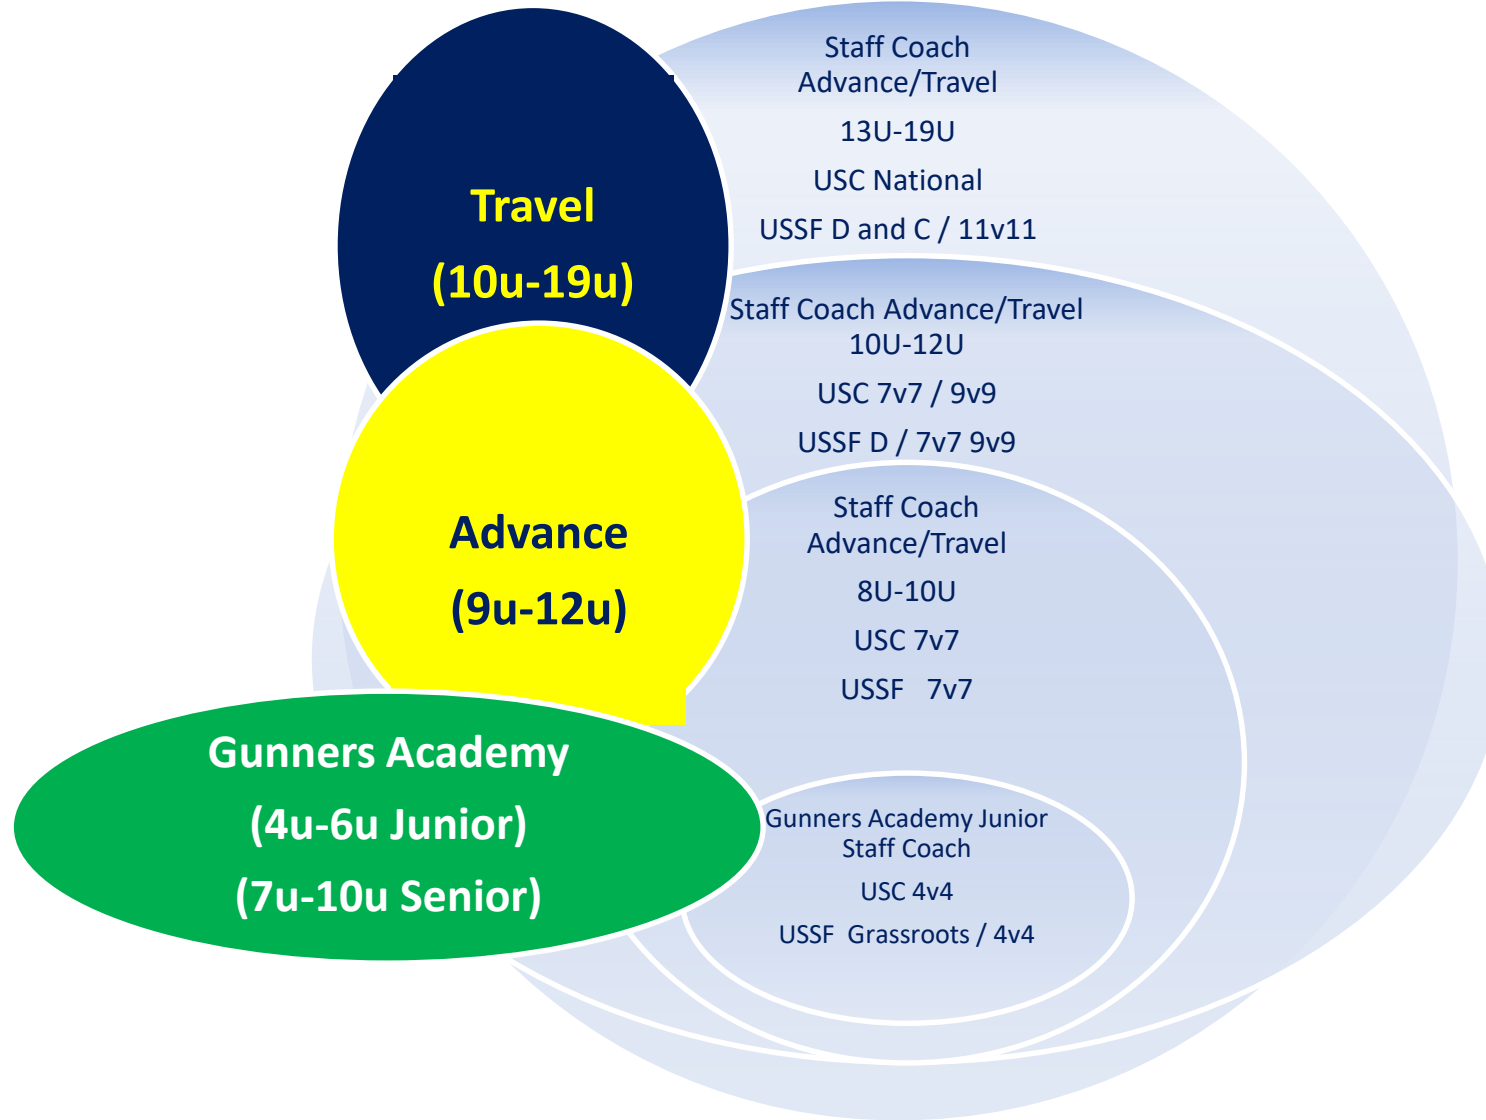

Club Coaching Pathway

Age-Appropriate Placement - Development Focus - Player Centered - Caring Coaches - Football Club and Community

Staff Coach Support Qualifications

- Director Of Coaching**
USC Premier / USSF A
USC Director of Coaching
- Travel Coordinator**
USC National / 11v11 / 9v9
USSF D / 11v11 / 9v9 / 7v 7
- Advance Coordinator**
USSF Grassroots 4v4 / 7v7 / 9v9
USC 4v4 / 7v7 / 9v9
- Administrator**
USC 4v4 / 7v7 / 9v9
USSF Grassroots 7v7 / 9v9
- Gunner Academy Directors**
USC 4v4 / 7v7
USSF Grassroots / 4v4 / 7v7